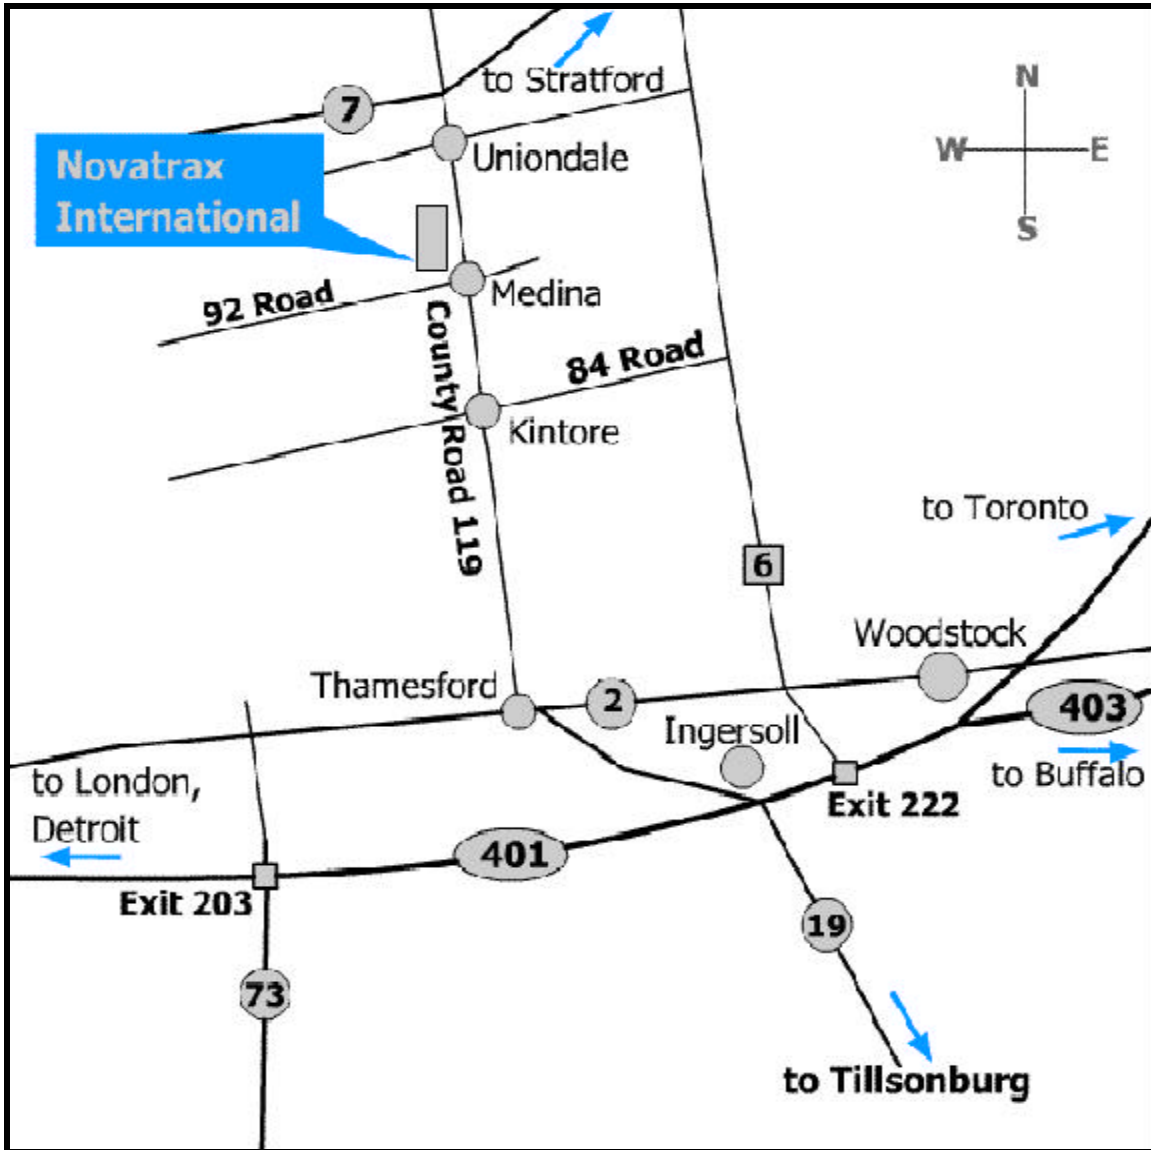

196679 19th Line R.R#1  
Lakeside, ON NOM 2GO  
Canada  
Tel: (519) 349-2200

**Novatrax International Inc.**

19th Line (County Road 119) bisects both Hwy 7 to the north and County Road 2 to the south. Novatrax is easily accessed via the 401 from either London/Detroit or Toronto/ Buffalo.

Traveling east on Highway 401, take Exit # 203 for Dorchester. Drive north on Highway 73 (turns into Road 48.) Take Highway 2 east to 19th Line (County Road 119) and continue north to Novatrax International Inc.

Traveling west on Highway 401, take Exit # 222 for Embro. Drive north on Road 6. Take Highway 2 west to 19th Line (County Road 119) and continue north to Novatrax International Inc.

The (north) turn from Highway 2 onto 19th Line is marked by a traffic light intersection in Thamesford.